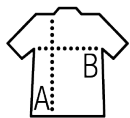

Quality

JERSEY 150
100% combed Ringspun cotton

Style

Short sleeves
Cut and sewn
Chambray taped neck

Available sizes

Sizes	XS	S	M	L	XL	XXL
A/B	60/40	62/42	64/44	66/46	68/48	70/50

Available colours

White / Navy

White / Red

Ash / Lemon

Packaging

Carton size : 47 x 36 x 15 cm

Weight per carton : 7.00 kg

Related products

SOL'S MILES KIDS
01400